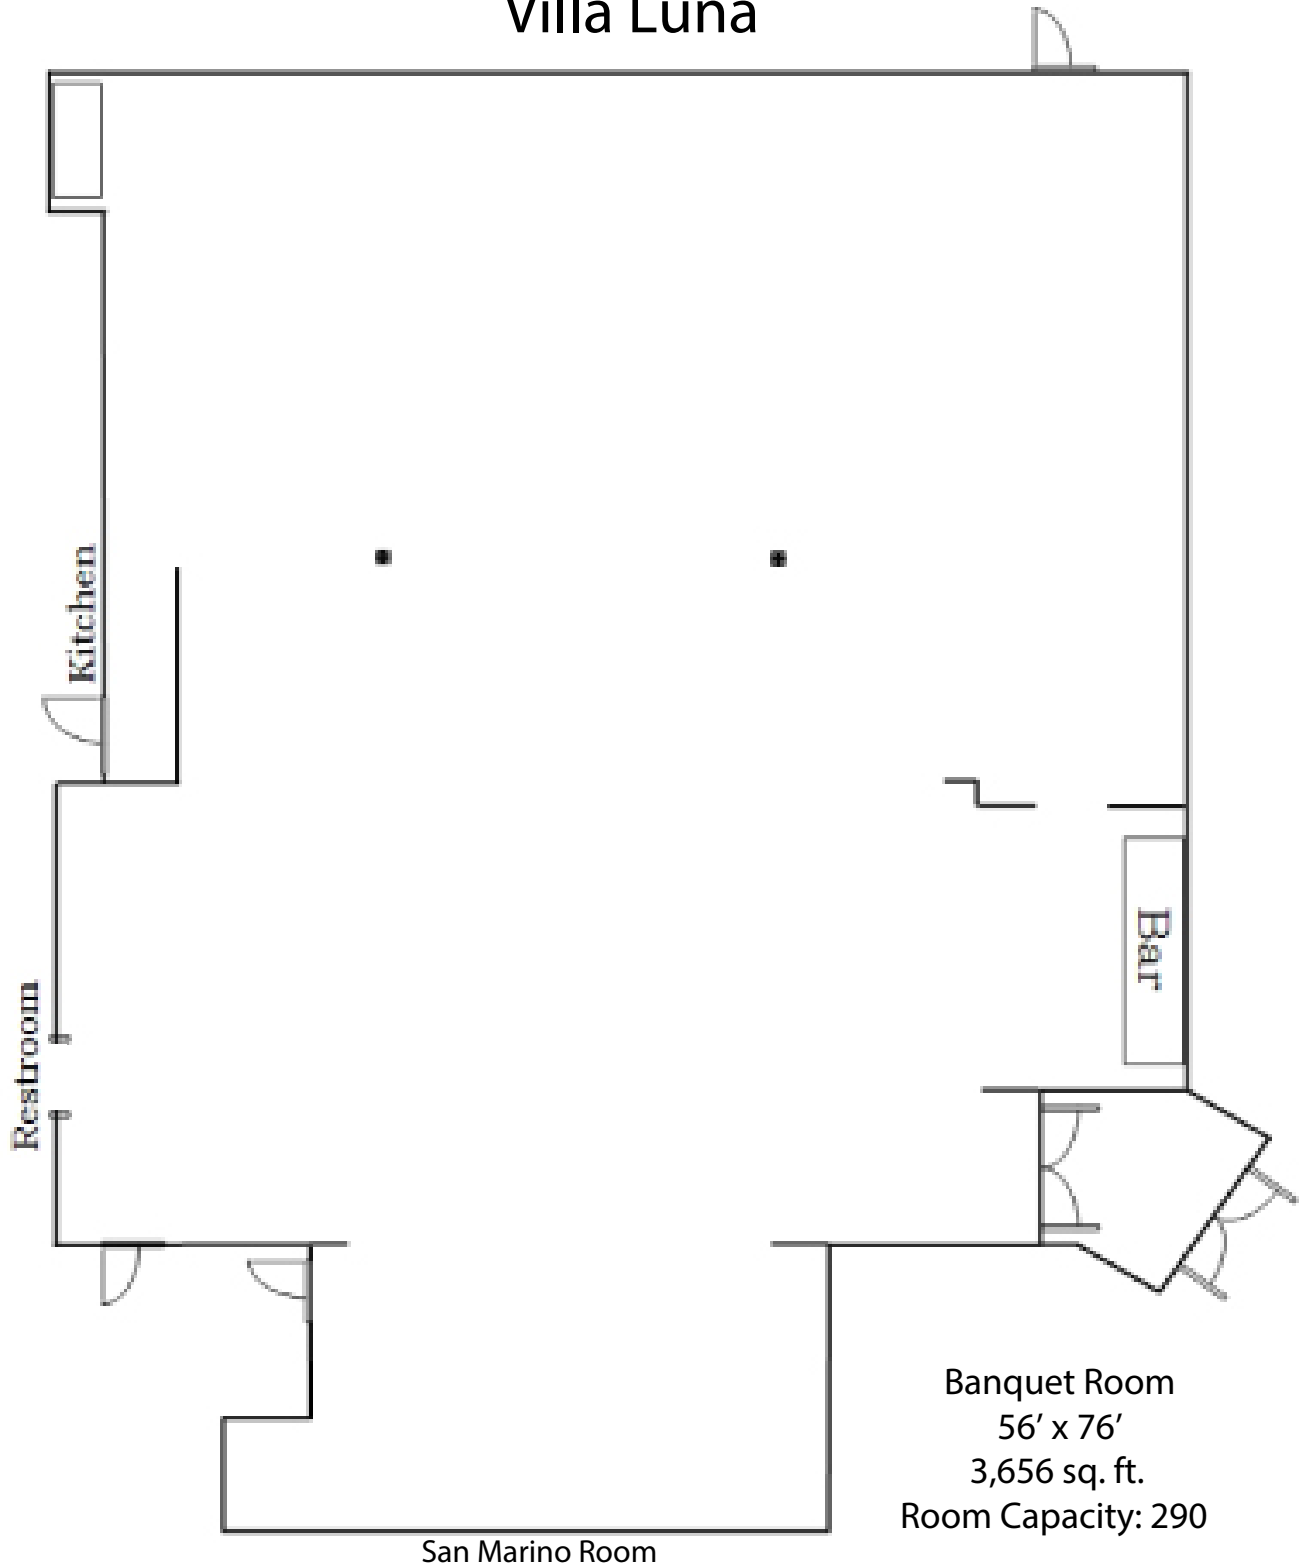

A VENUE by
Blue Moon Caterers

Villa Luna

Banquet Room
56' x 76'
3,656 sq. ft.
Room Capacity: 290

San Marino Room